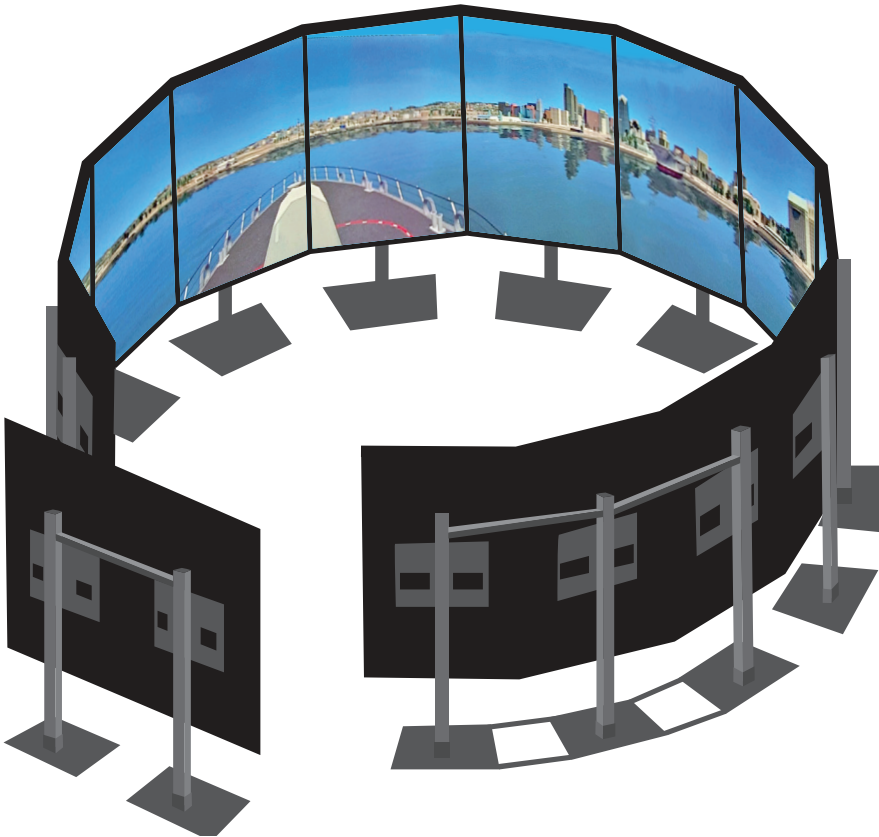

## For Easy-to-Deploy, Seamless Videowalls

**Electric Picture's Hydra Stand** is a monitor mounting system for all applications. The stand can be used in Video Wall arrays as well as stand alone. Adjustability in all three dimensions allows for seamless video walls and ease of use. Hydra is able to support monitors from 45" to 86". This system can be used for curved simulators and videos walls in most locations.

# Flexible Curved and Straight Configurations

The **Hydra Stand** can support single monitors in portrait or landscape up to 86". The stand also allows for double monitors\* in portrait or landscape (as seen on the right), and triple monitors\* in Landscape (as seen on the far right).  
*(\*depending on the size of the monitors)(right)*

Hydra can be arranged in flat video walls as well as curves up to 360° (below)