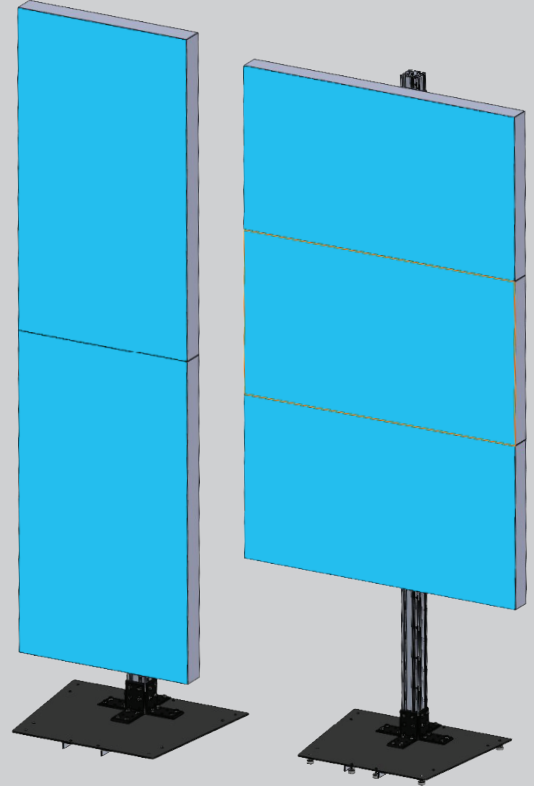

## For Easy-to-Deploy, Seamless Videowalls

**Electric Picture's Hydra Stand** is a monitor mounting system for all applications. The stand can be used in Video Wall arrays as well as stand alone. Adjustability in all three dimensions allows for seamless video walls and ease of use. Hydra is able to support monitors from 45" to 86". This system can be used for curved simulators and videos walls in most locations.

# Flexible Curved and Straight Configurations

The **Hydra Stand** can support single monitors in portrait or landscape up to 86". The stand also allows for double monitors\* in portrait or landscape (as seen on the right), and triple monitors\* in Landscape (as seen on the far right).  
*(\*depending on the size of the monitors)(right)*

Hydra can be arranged in flat video walls as well as curves up to 360° (below)

## HYDRA STANDS

**Specs:** Height 6' - 10'  
**Width:** 28" (without monitor)  
**Depth:** 22.5"

  
**Electric Picture**  
DISPLAY SYSTEMS  
[www.electricpicture.com](http://www.electricpicture.com)

Electric Picture Display Systems, Inc  
6425 Anderson Way  
Melbourne, FL 32940 USA  
Phone: 321-757-8484  
Fax: 321-757-8554  
Toll Free: 877-550-0900