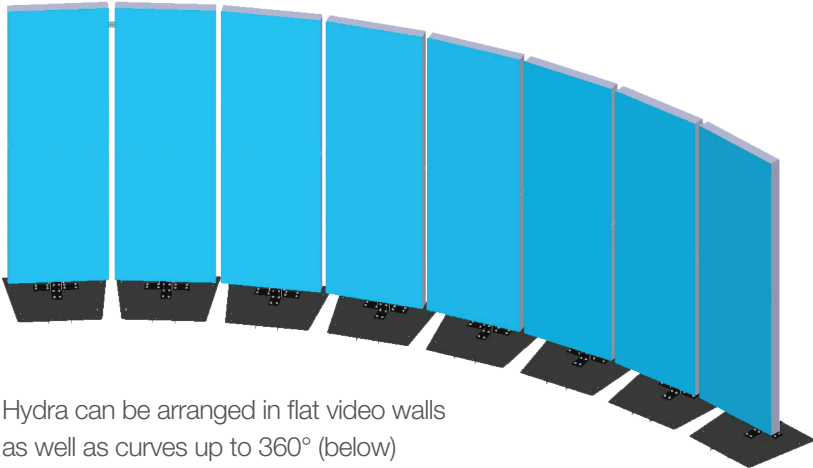

## For Easy-to-Deploy, Seamless Videowalls

**Electric Picture's Hydra Stand** is a monitor mounting system for all applications. The stand can be used in Video Wall arrays as well as stand alone. Adjustability in all three dimensions allows for seamless video walls and ease of use. Hydra is able to support monitors from 45" to 86". This system can be used for curved simulators and videos walls in most locations.

# Flexible Curved and Straight Configurations

The **Hydra Stand** can support single monitors in portrait or landscape up to 86". The stand also allows for double monitors\* in portrait or landscape (as seen on the right), and triple monitors\* in Landscape (as seen on the far right).  
*(\*depending on the size of the monitors)(right)*

Hydra can be arranged in flat video walls as well as curves up to 360° (below)