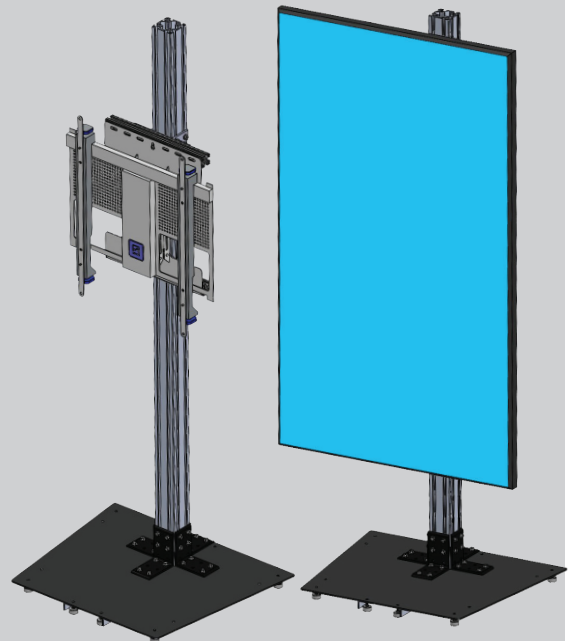

Electric Picture
DISPLAY SYSTEMS
www.electricpicture.com

Electric Picture Display Systems, Inc
6425 Anderson Way
Melbourne, FL 32940 USA
Phone: 321-757-8484
Fax: 321-757-8554
Toll Free: 877-550-0900